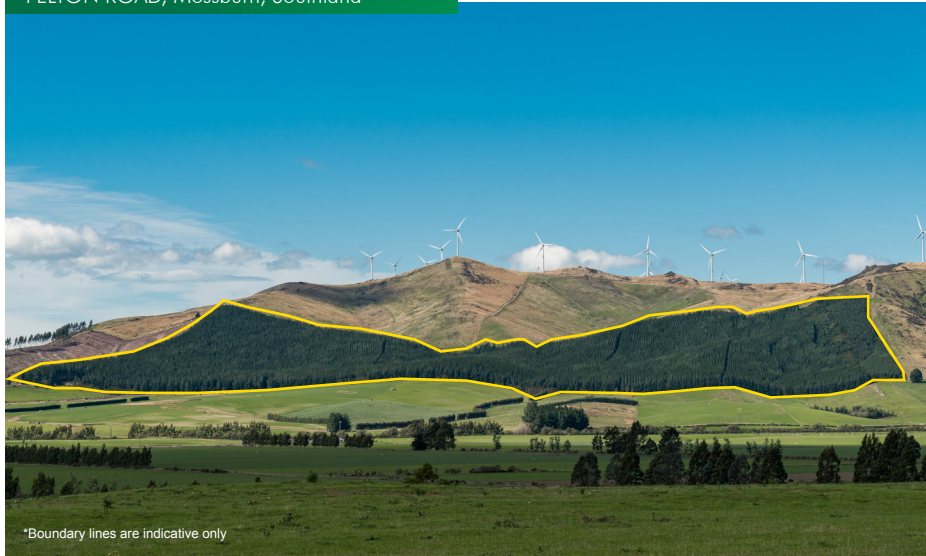

### FELTON ROAD FOREST

FELTON ROAD, Mossburn, Southland

\*Boundary lines are indicative only

## IMMEDIATE HARVEST VOLUME FREEHOLD LAND IN SOUTHLAND

Felton Road Forest represents a great opportunity for a purchaser to secure a first rotation forest in the heart of Northern Southland.

125km to South Port and numerous processing facilities located in close proximity, means this forest is well positioned to take advantage of both domestic and export markets.

With freehold land and trees available the successful purchaser will have options post-harvest so call today for further information.

- + 134 ha freehold land
- + 98.7 ha forest 19 - 25 years old
- + Ground based harvesting
- + Metal on site
- + Post 89' land with ability to earn carbon credits
- + Available as Cutting Right only if required
- + Inventory Available